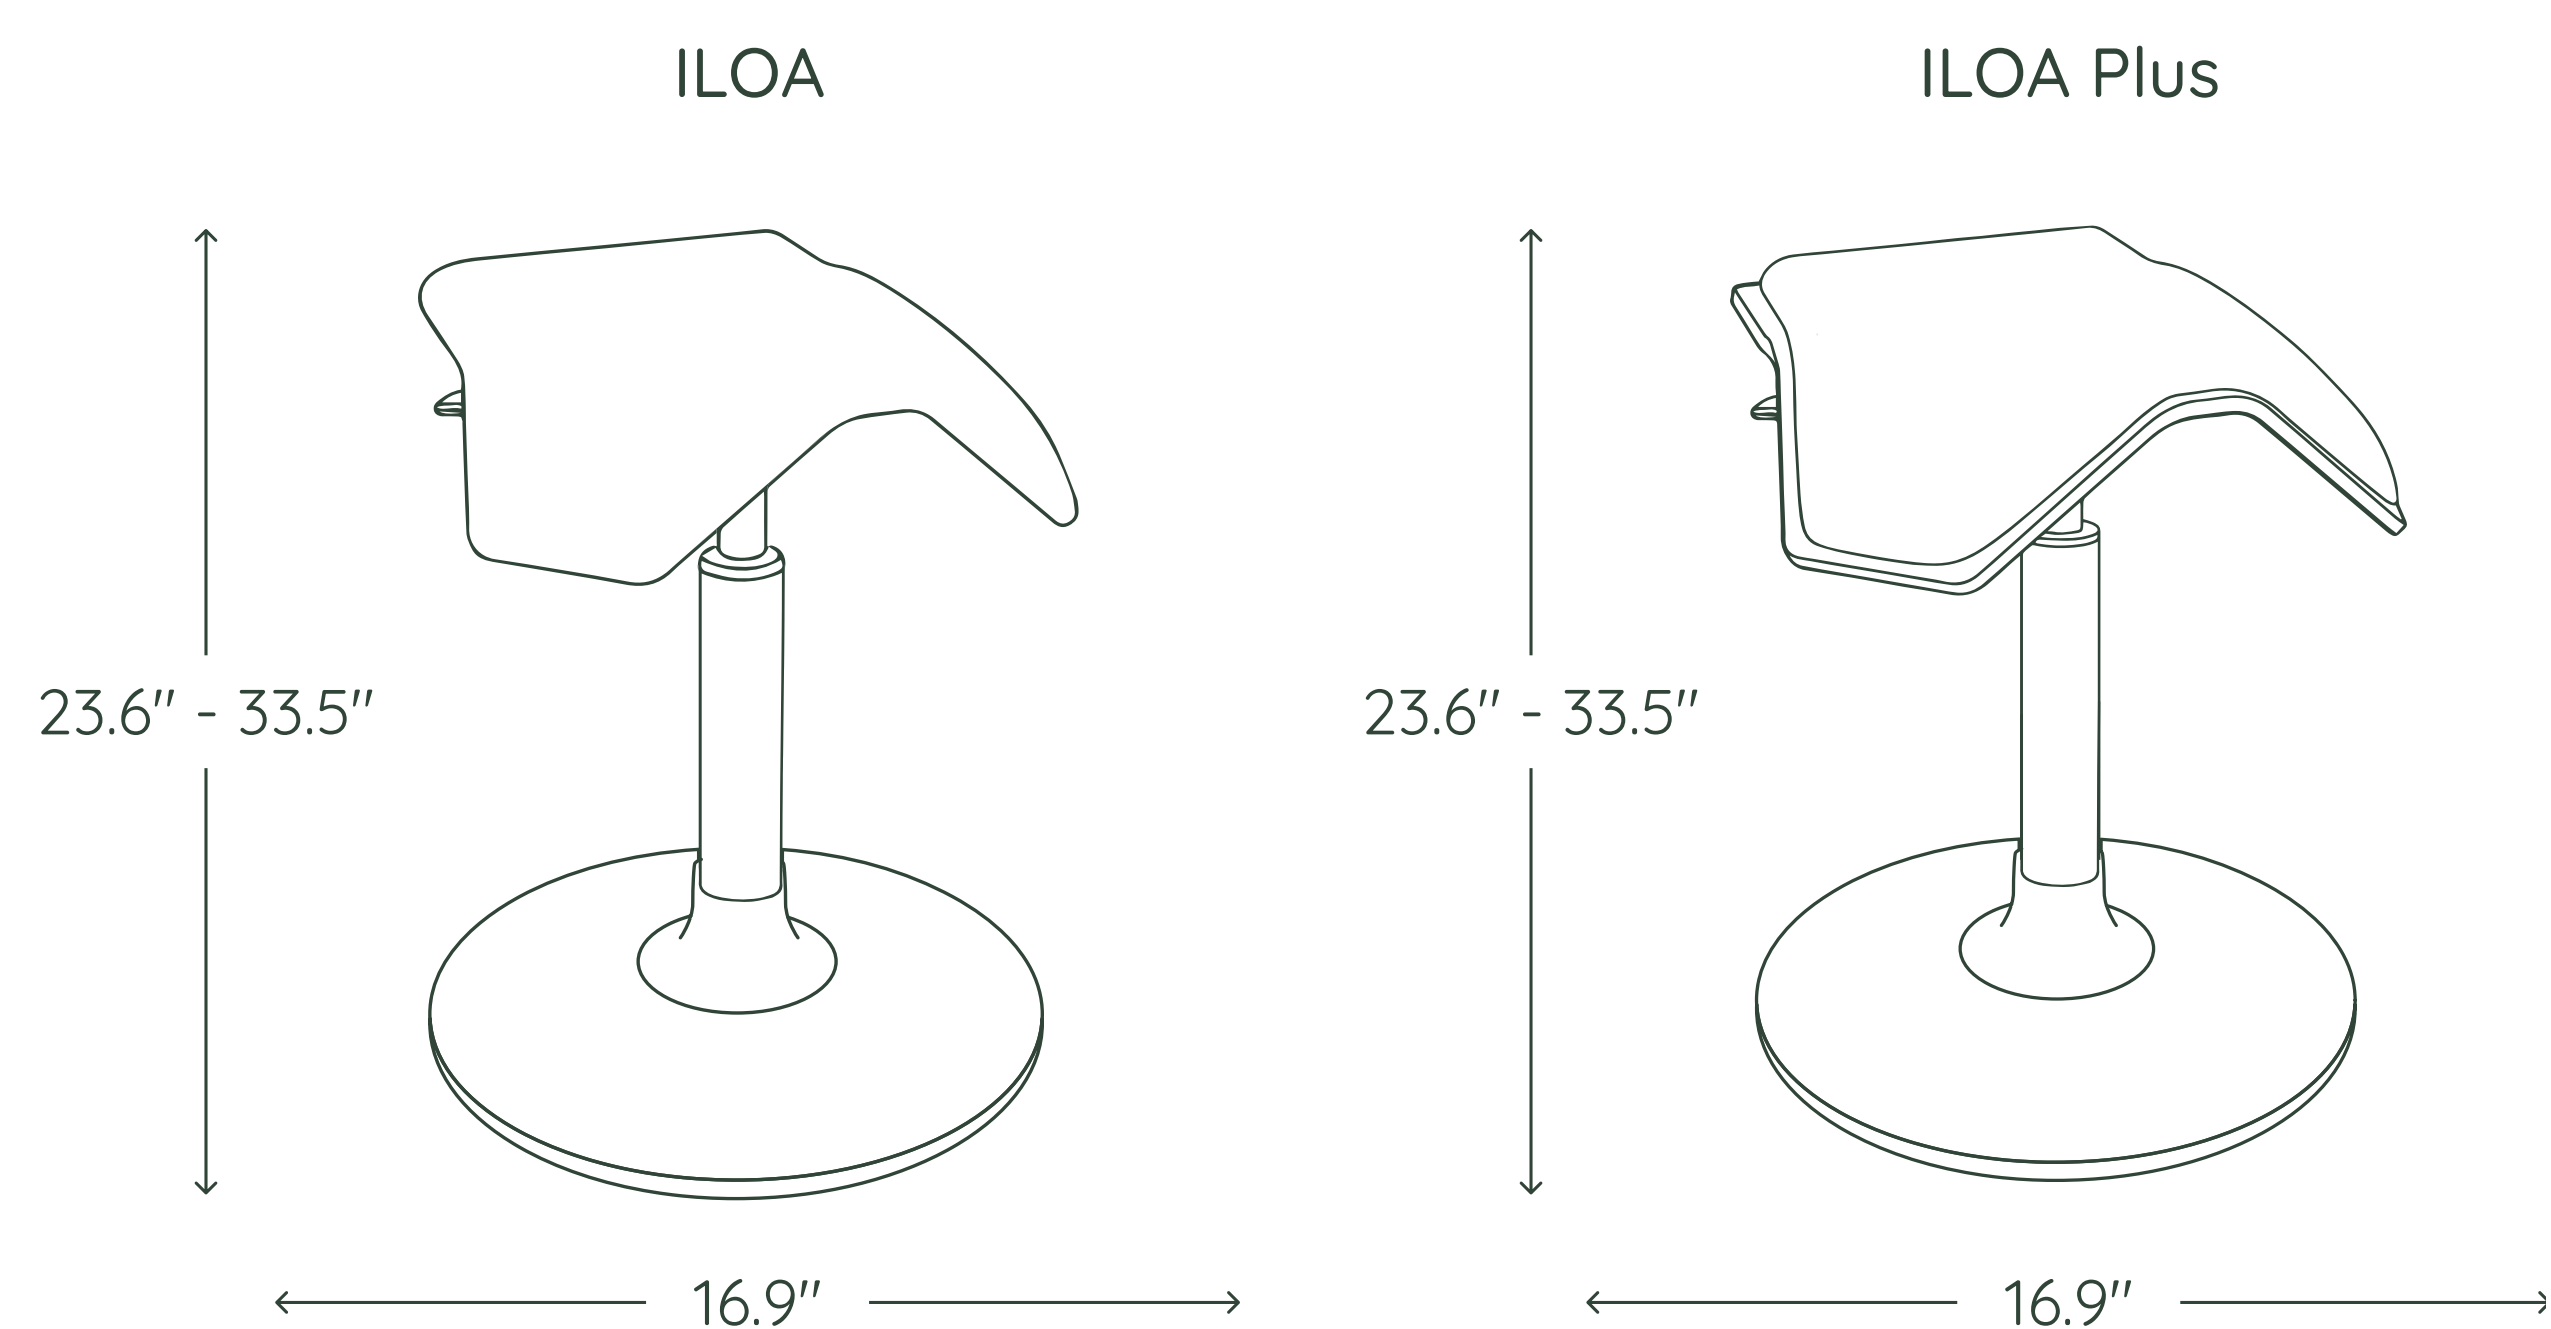

The Saddle Stool is height-adjustable and available with a standard upholstered seat (ILOA) or premium, reinforced seat (ILOA Plus).

COLORS

| | | | | |
|---|---|---|---|---|
| Black | Dove | Brick | Forest | Pacific |
|  |  |  |  |  |
| #111111 | #D9D9D9 | #8C4545 | #4C5946 | #588097 |

SPECIFICATIONS

Overall: 16.9"W x 15.7"D x 23.6"-33.5"H

Seat height: 23.6"-33.5"

Seat width: 16.9"

Seat depth: 14.2"

Chair base: 15.7"

Cushion thickness: 1.6"

Max capacity: 265 lbs