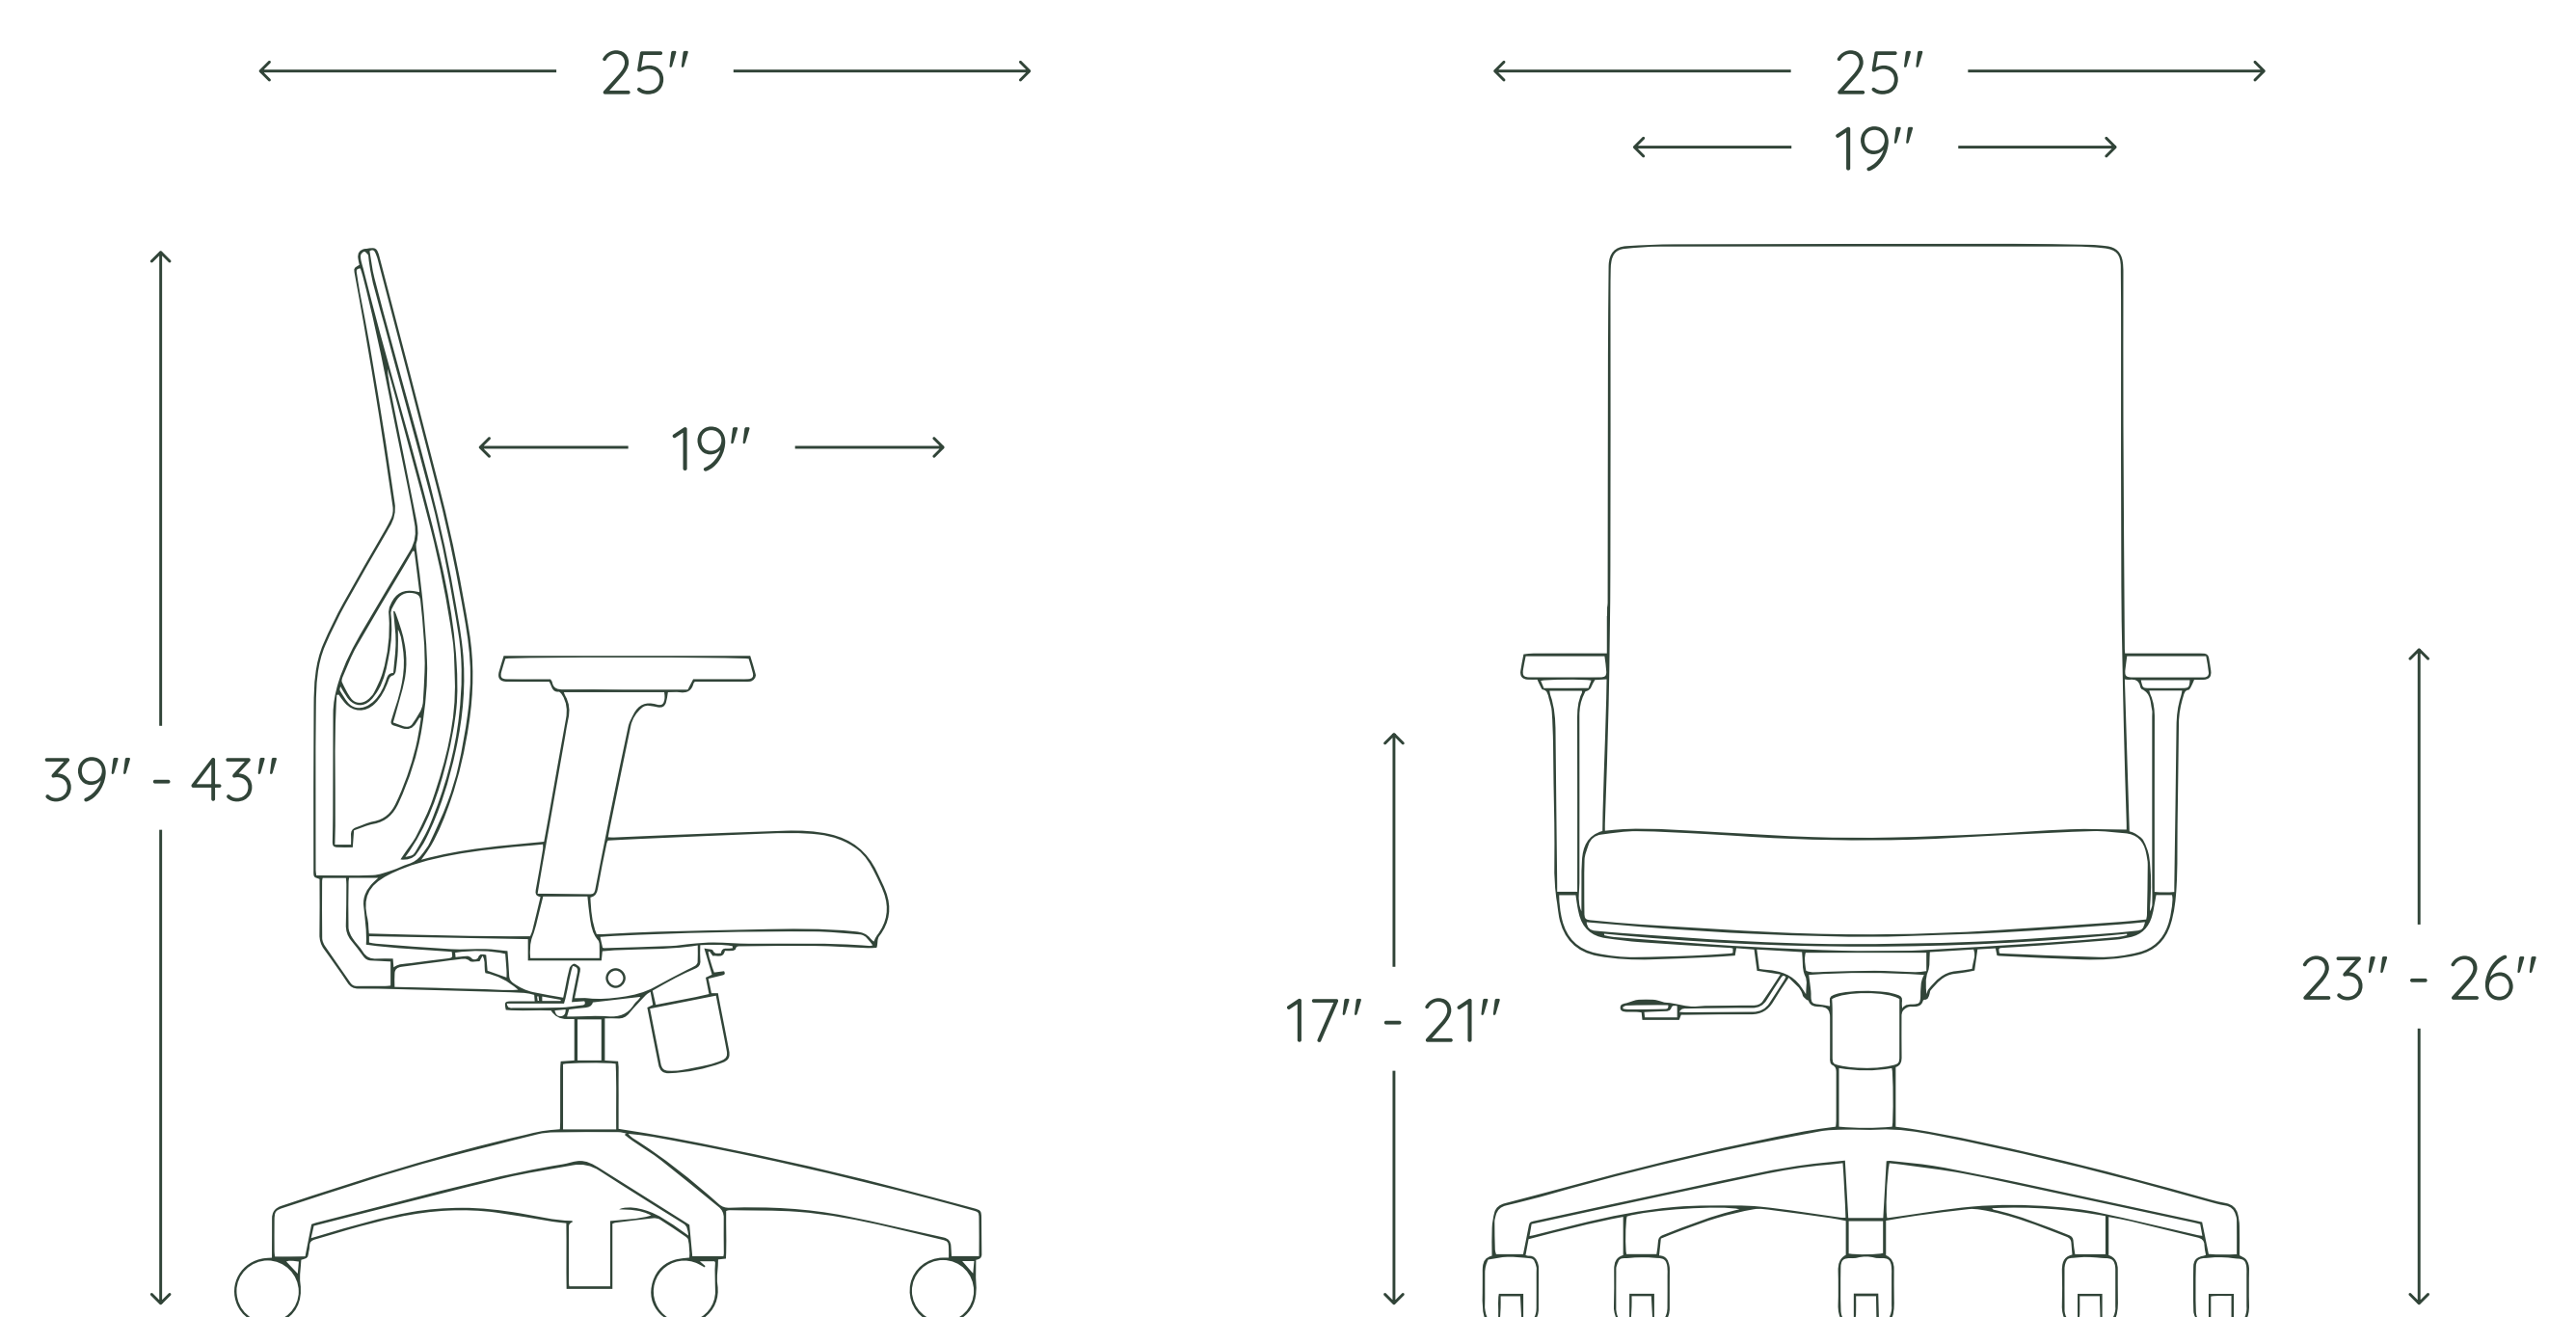

FRAME COLORS

Black

#111111

SPECIFICATIONS

Overall: 26"W x 24"D x 39"-43"H

Armrest height: 23"-26"

Chair height: 39"-43"

Tilt range: 20°

Seat height: 17"-21"

Max capacity: 275 lbs

Seat depth: 19"

Assembled weight: 38 lbs