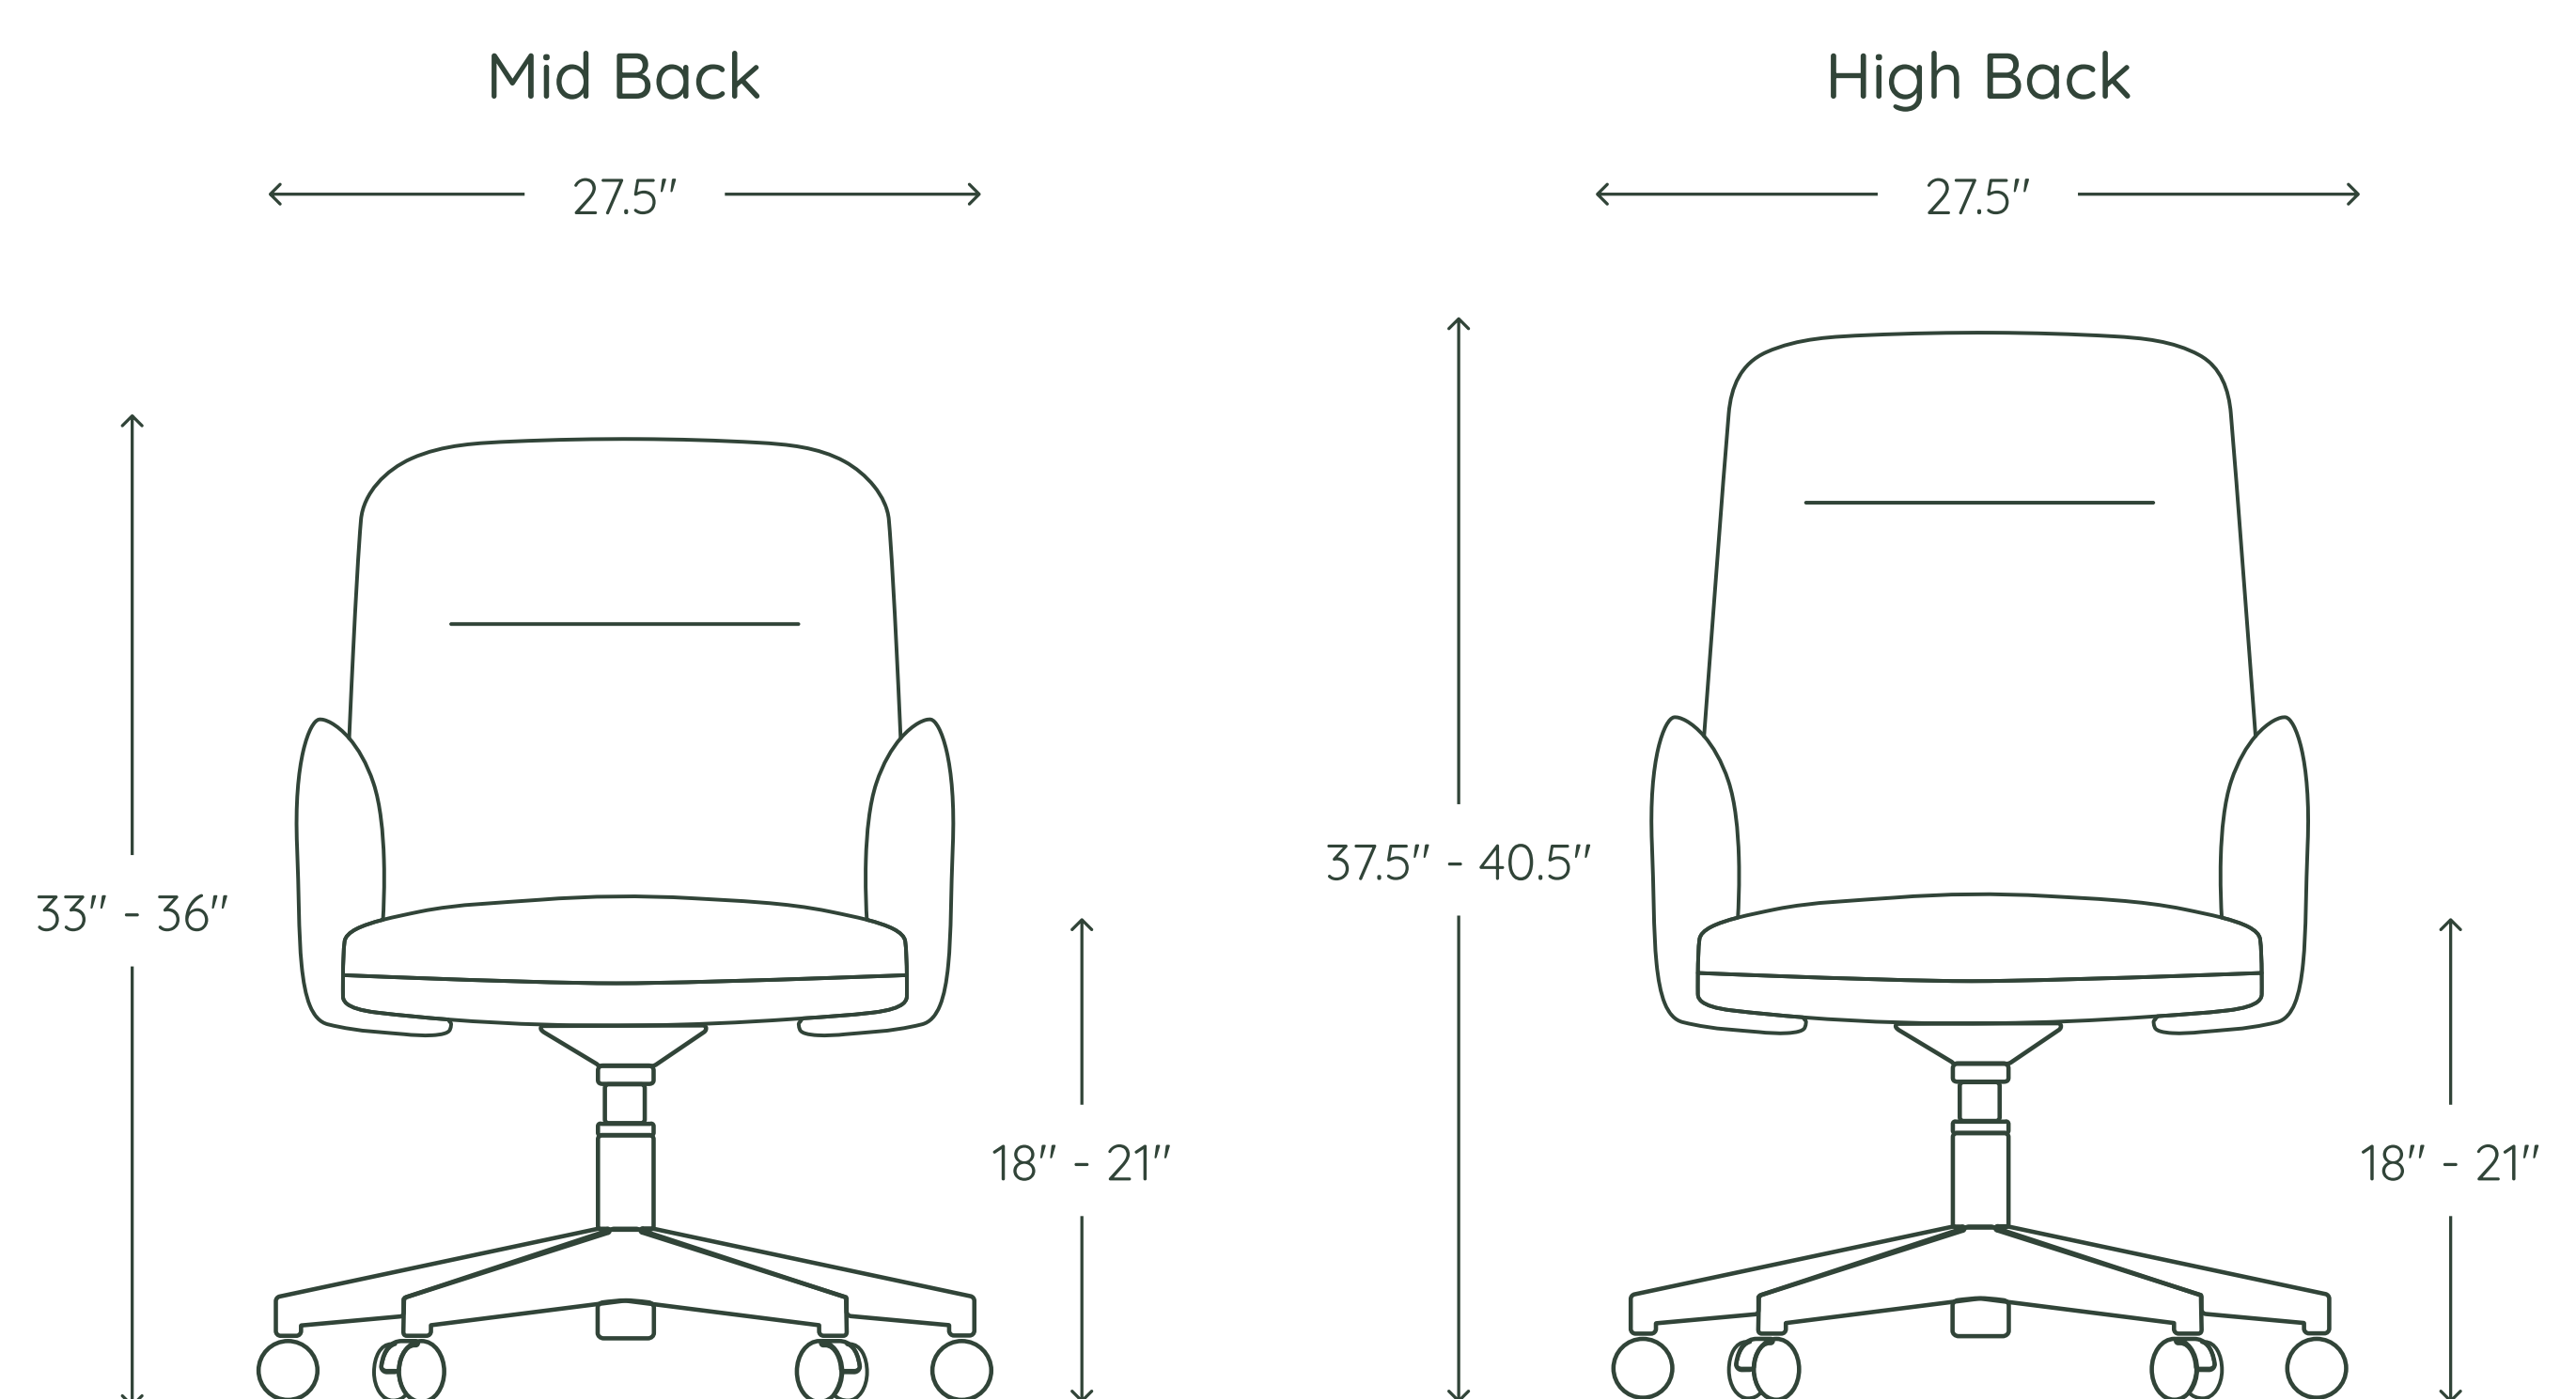

## SPECIFICATIONS

**Mid back:** 27.5"W x 27.5"D x 33"-36"H

**High back:** 27.5"W x 27.5"D x 37.5"-40.5"H

**Seat height:** 18"-21"

**Armrest height:** 24.7"-27.7"

**Tilt range:** 20° with tension adjustment, 3 lock positions

**Max capacity:** 275 lbs

**Assembled weight:** 41 lbs