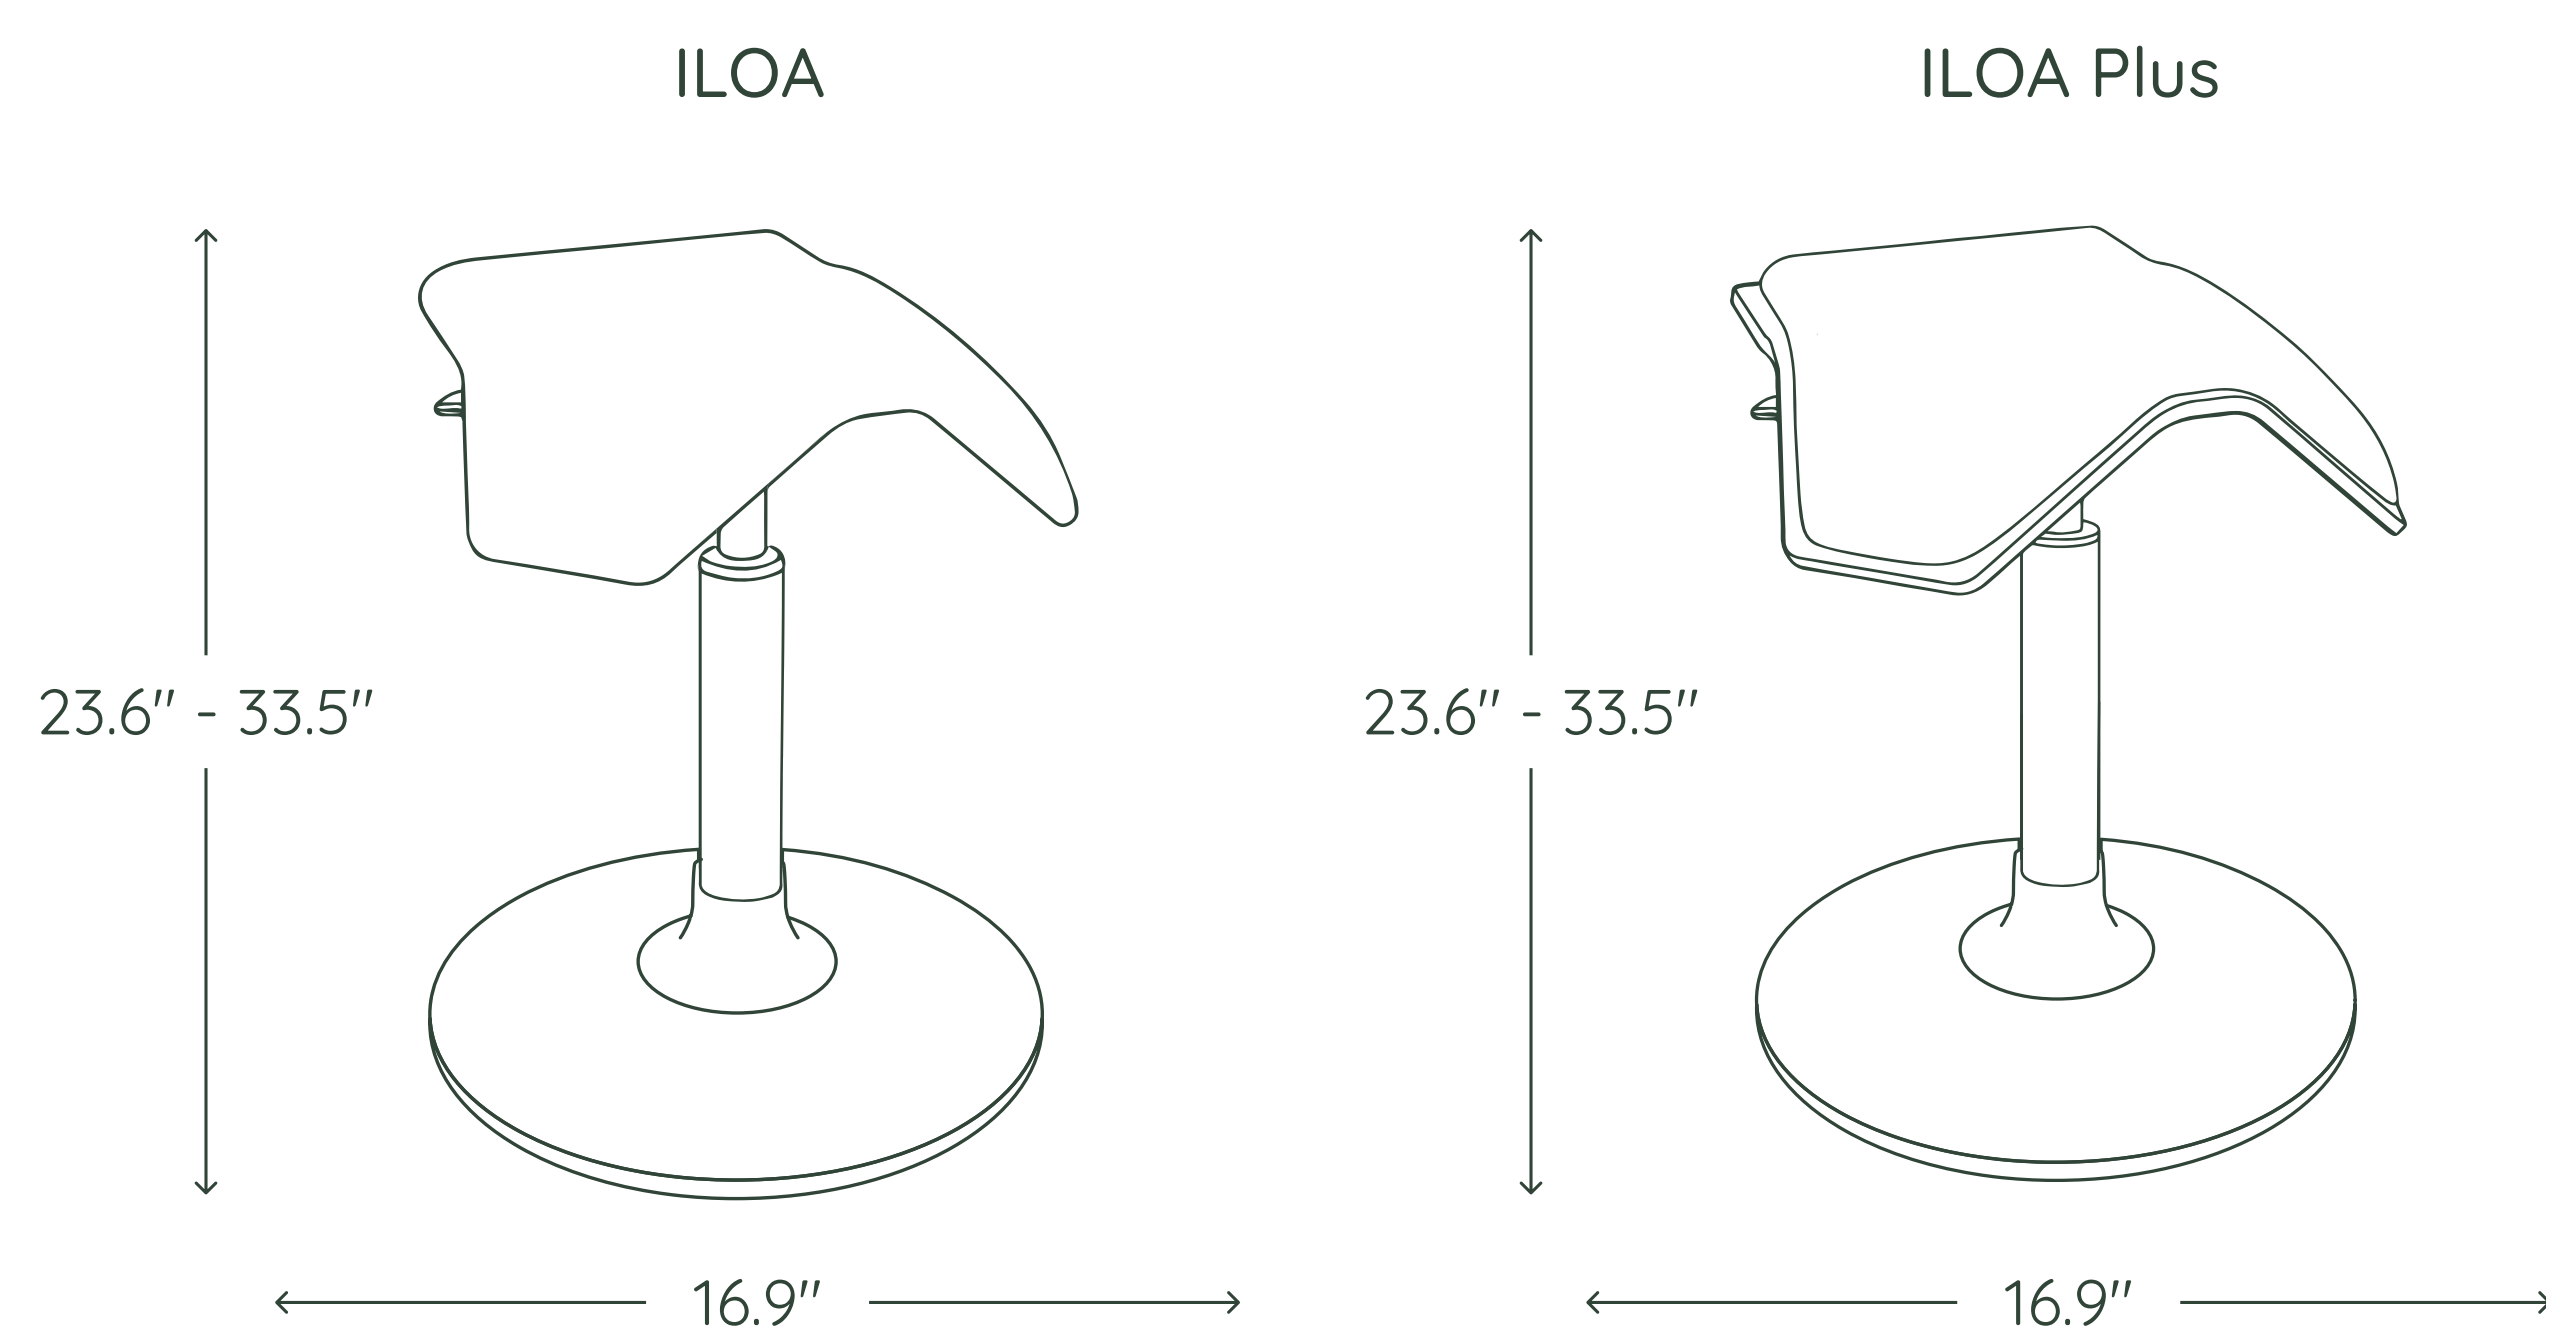

MATERIALS

Seat fabric: 100% post-consumer recycled polyester, certified to OEKO-TEX® Standard 100 and EU Ecolabel.

Seat frame: PEFC-certified, sustainable birch plywood.

Durable base: Made from steel, nylon and rubber

The Saddle Stool is height-adjustable and available with a standard upholstered seat (ILOA) or premium, reinforced seat (ILOA Plus).

COLORS

Black	Dove	Brick	Forest	Pacific
				
#111111	#D9D9D9	#8C4545	#4C5946	#588097

SPECIFICATIONS

Overall: 16.9"W x 15.7"D x 23.6"-33.5"H

Seat height: 23.6"-33.5"

Seat width: 16.9"

Seat depth: 14.2"

Chair base: 15.7"

Cushion thickness: 1.6"

Max capacity: 265 lbs