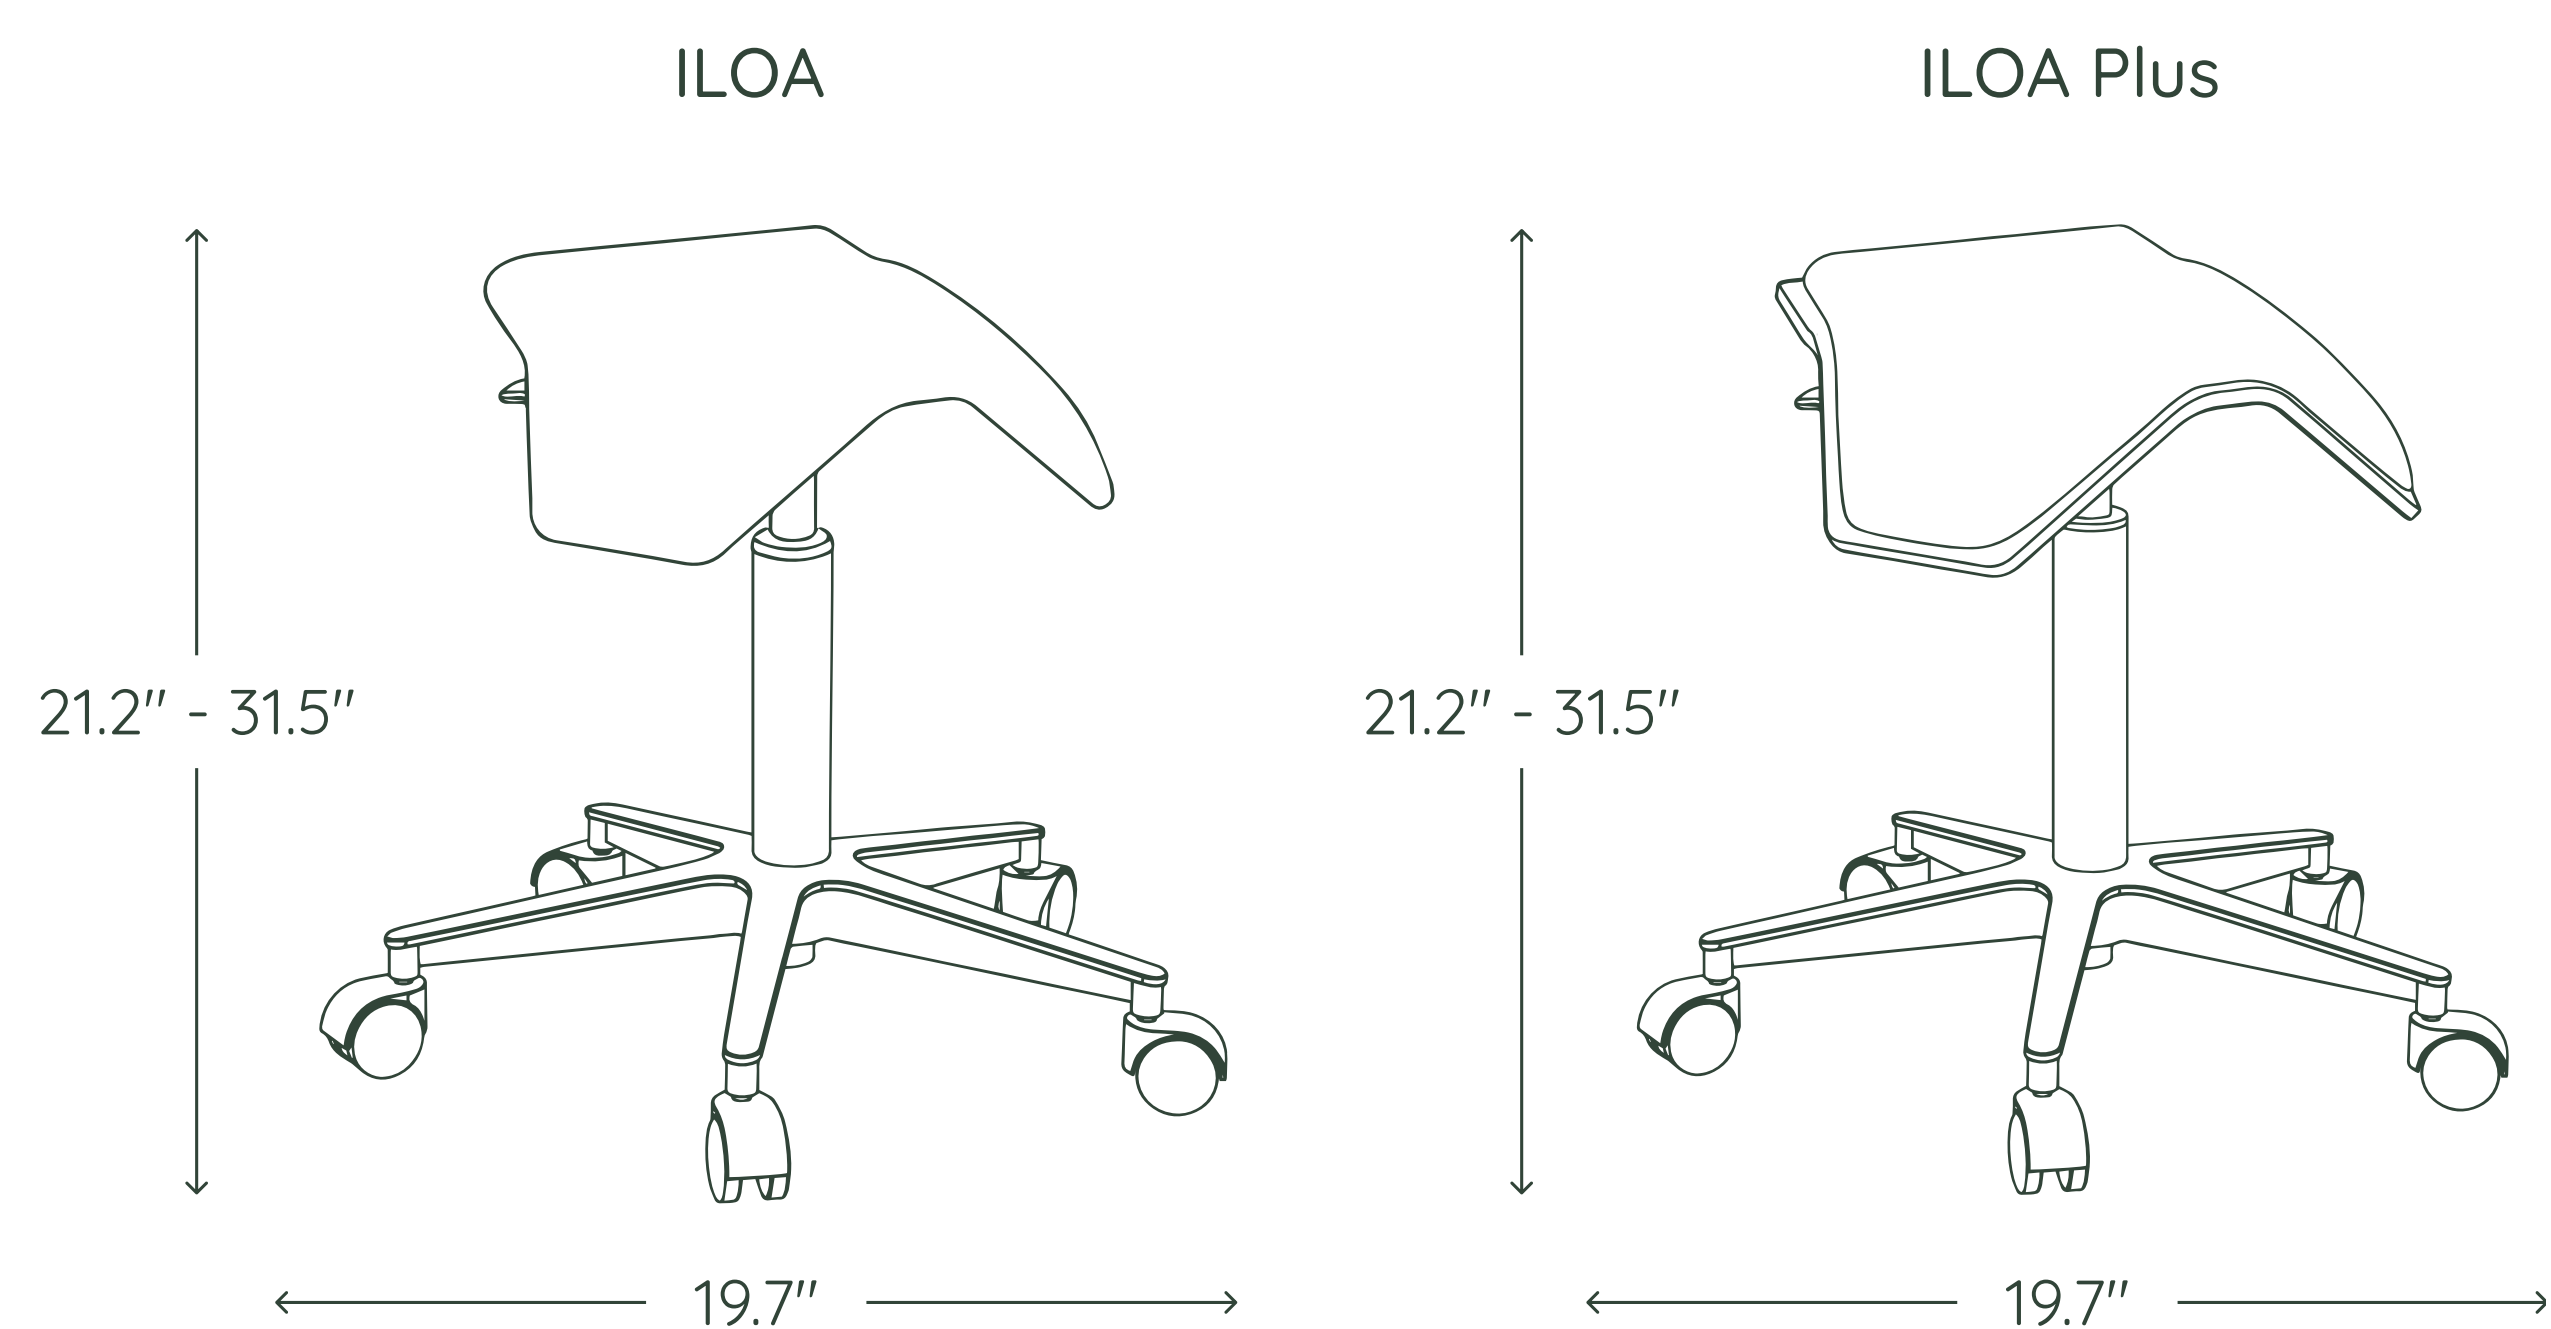

**Steel gas lift:** easy and smooth steel gas lift with over 10" of height adjustment.

Promotes healthy sitting by aligning your spine, opening your hips, and engaging your core. Ideal for workers who alternate between sitting and standing at work, short work sprints or a team touch base, and small nooks and dynamic workspaces.

The Saddle Chair is height-adjustable and available with a standard upholstered seat (ILOA) or premium, reinforced seat (ILOA Plus).

## SPECIFICATIONS

**Overall:** 19.7"W x 19.7"D x 21.2"-31.5"H

**Seat height:** 21.2"-31.5"

**Seat width:** 16.9"

**Seat depth:** 14.2"

**Chair base:** 19.7"

**Cushion thickness:** 1.6"

**Max capacity:** 265 lbs