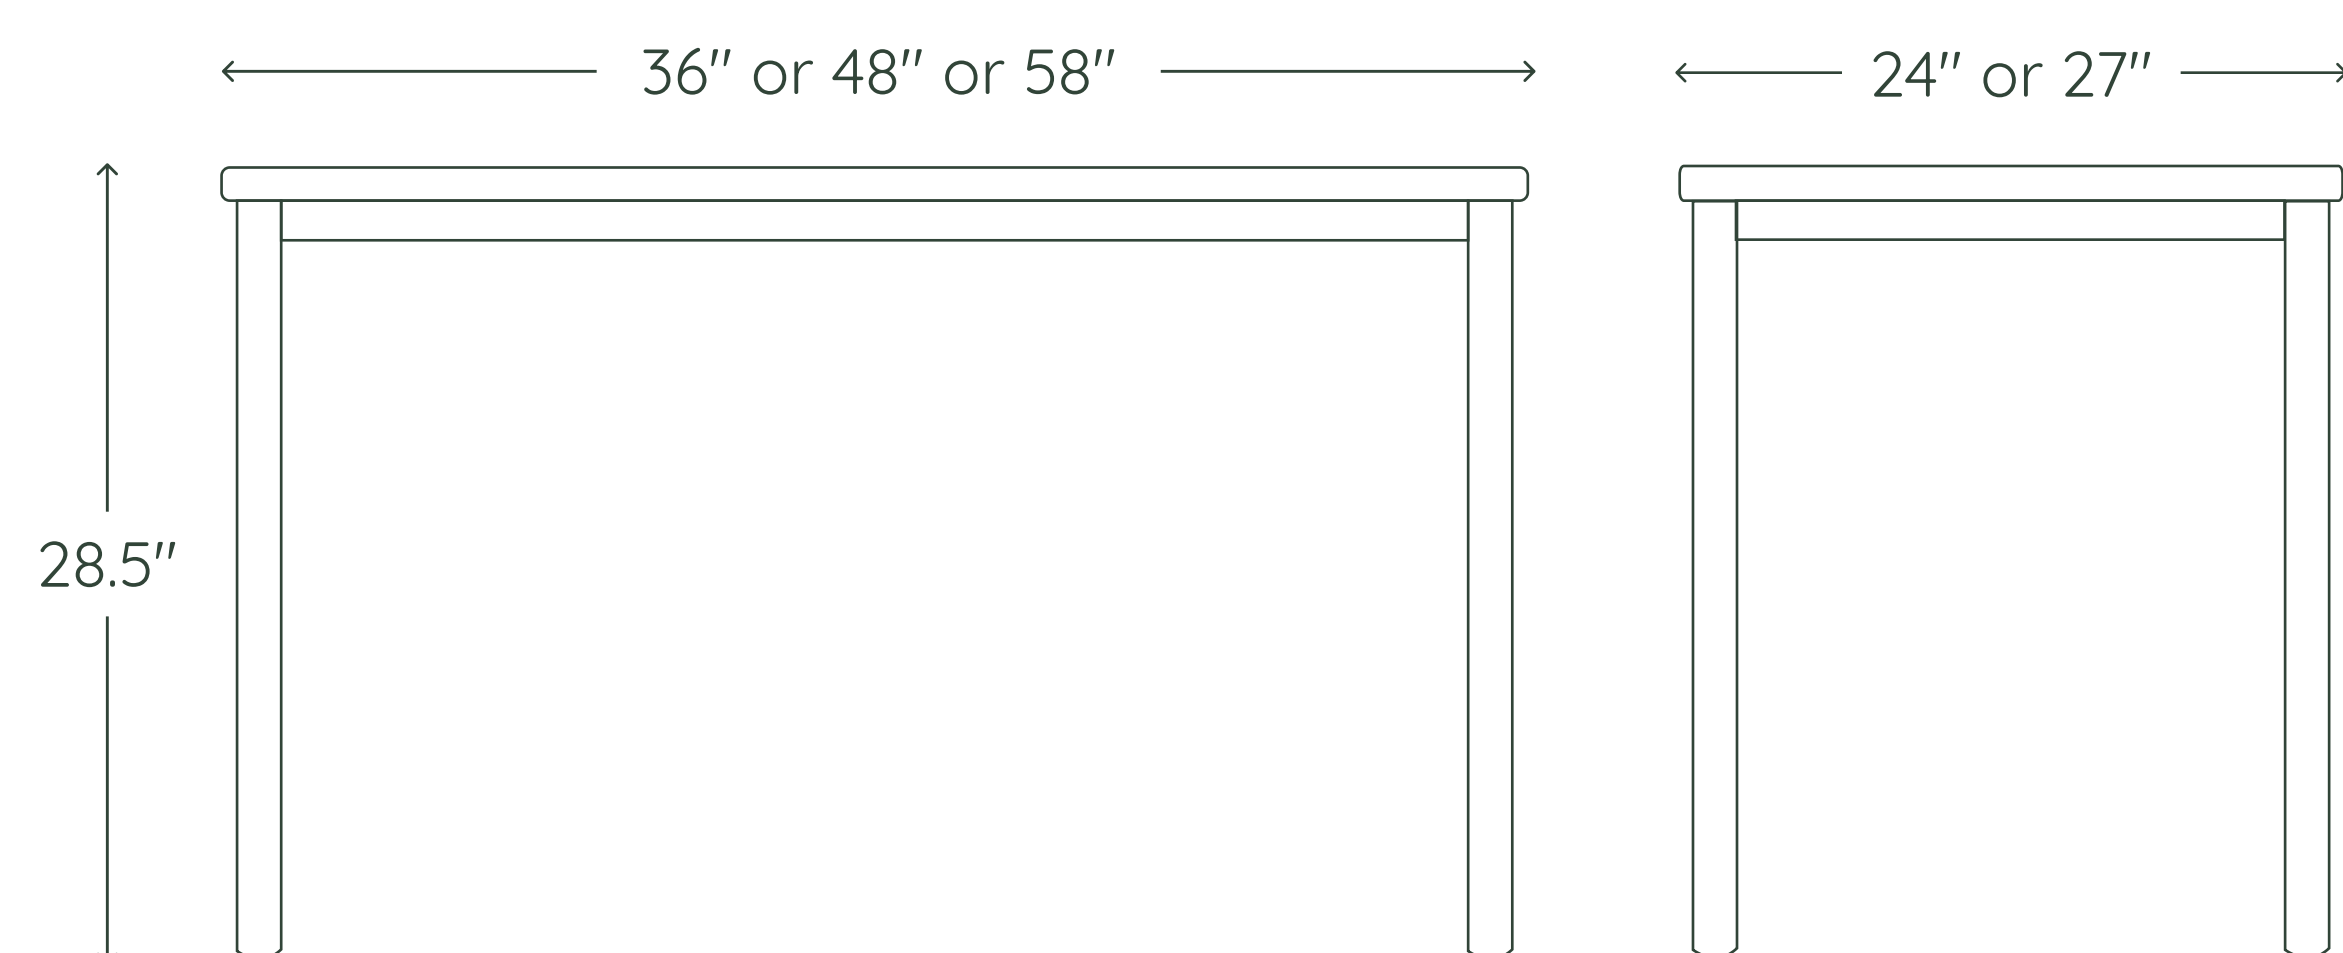

Frame: wipe off dust with a soft cloth, and use a mild soap with water to remove stains and debris.

TOP COLORS

BASE COLORS

SPECIFICATIONS

36x24: 36"W x 24"D x 28.5"H **Assembled weight:** 42-51 lbs

48x24: 48"W x 24"D x 28.5"H

58x27: 58"W x 27"D x 28.5"H

OPTIONAL ADD ONS

Desk Drawer

Turn your desk into a clutter-free oasis.

Cable Organizer

Keep wires tidy; available with or without power.

Caster Leg Kit

Turn your desk into a moveable workspace.