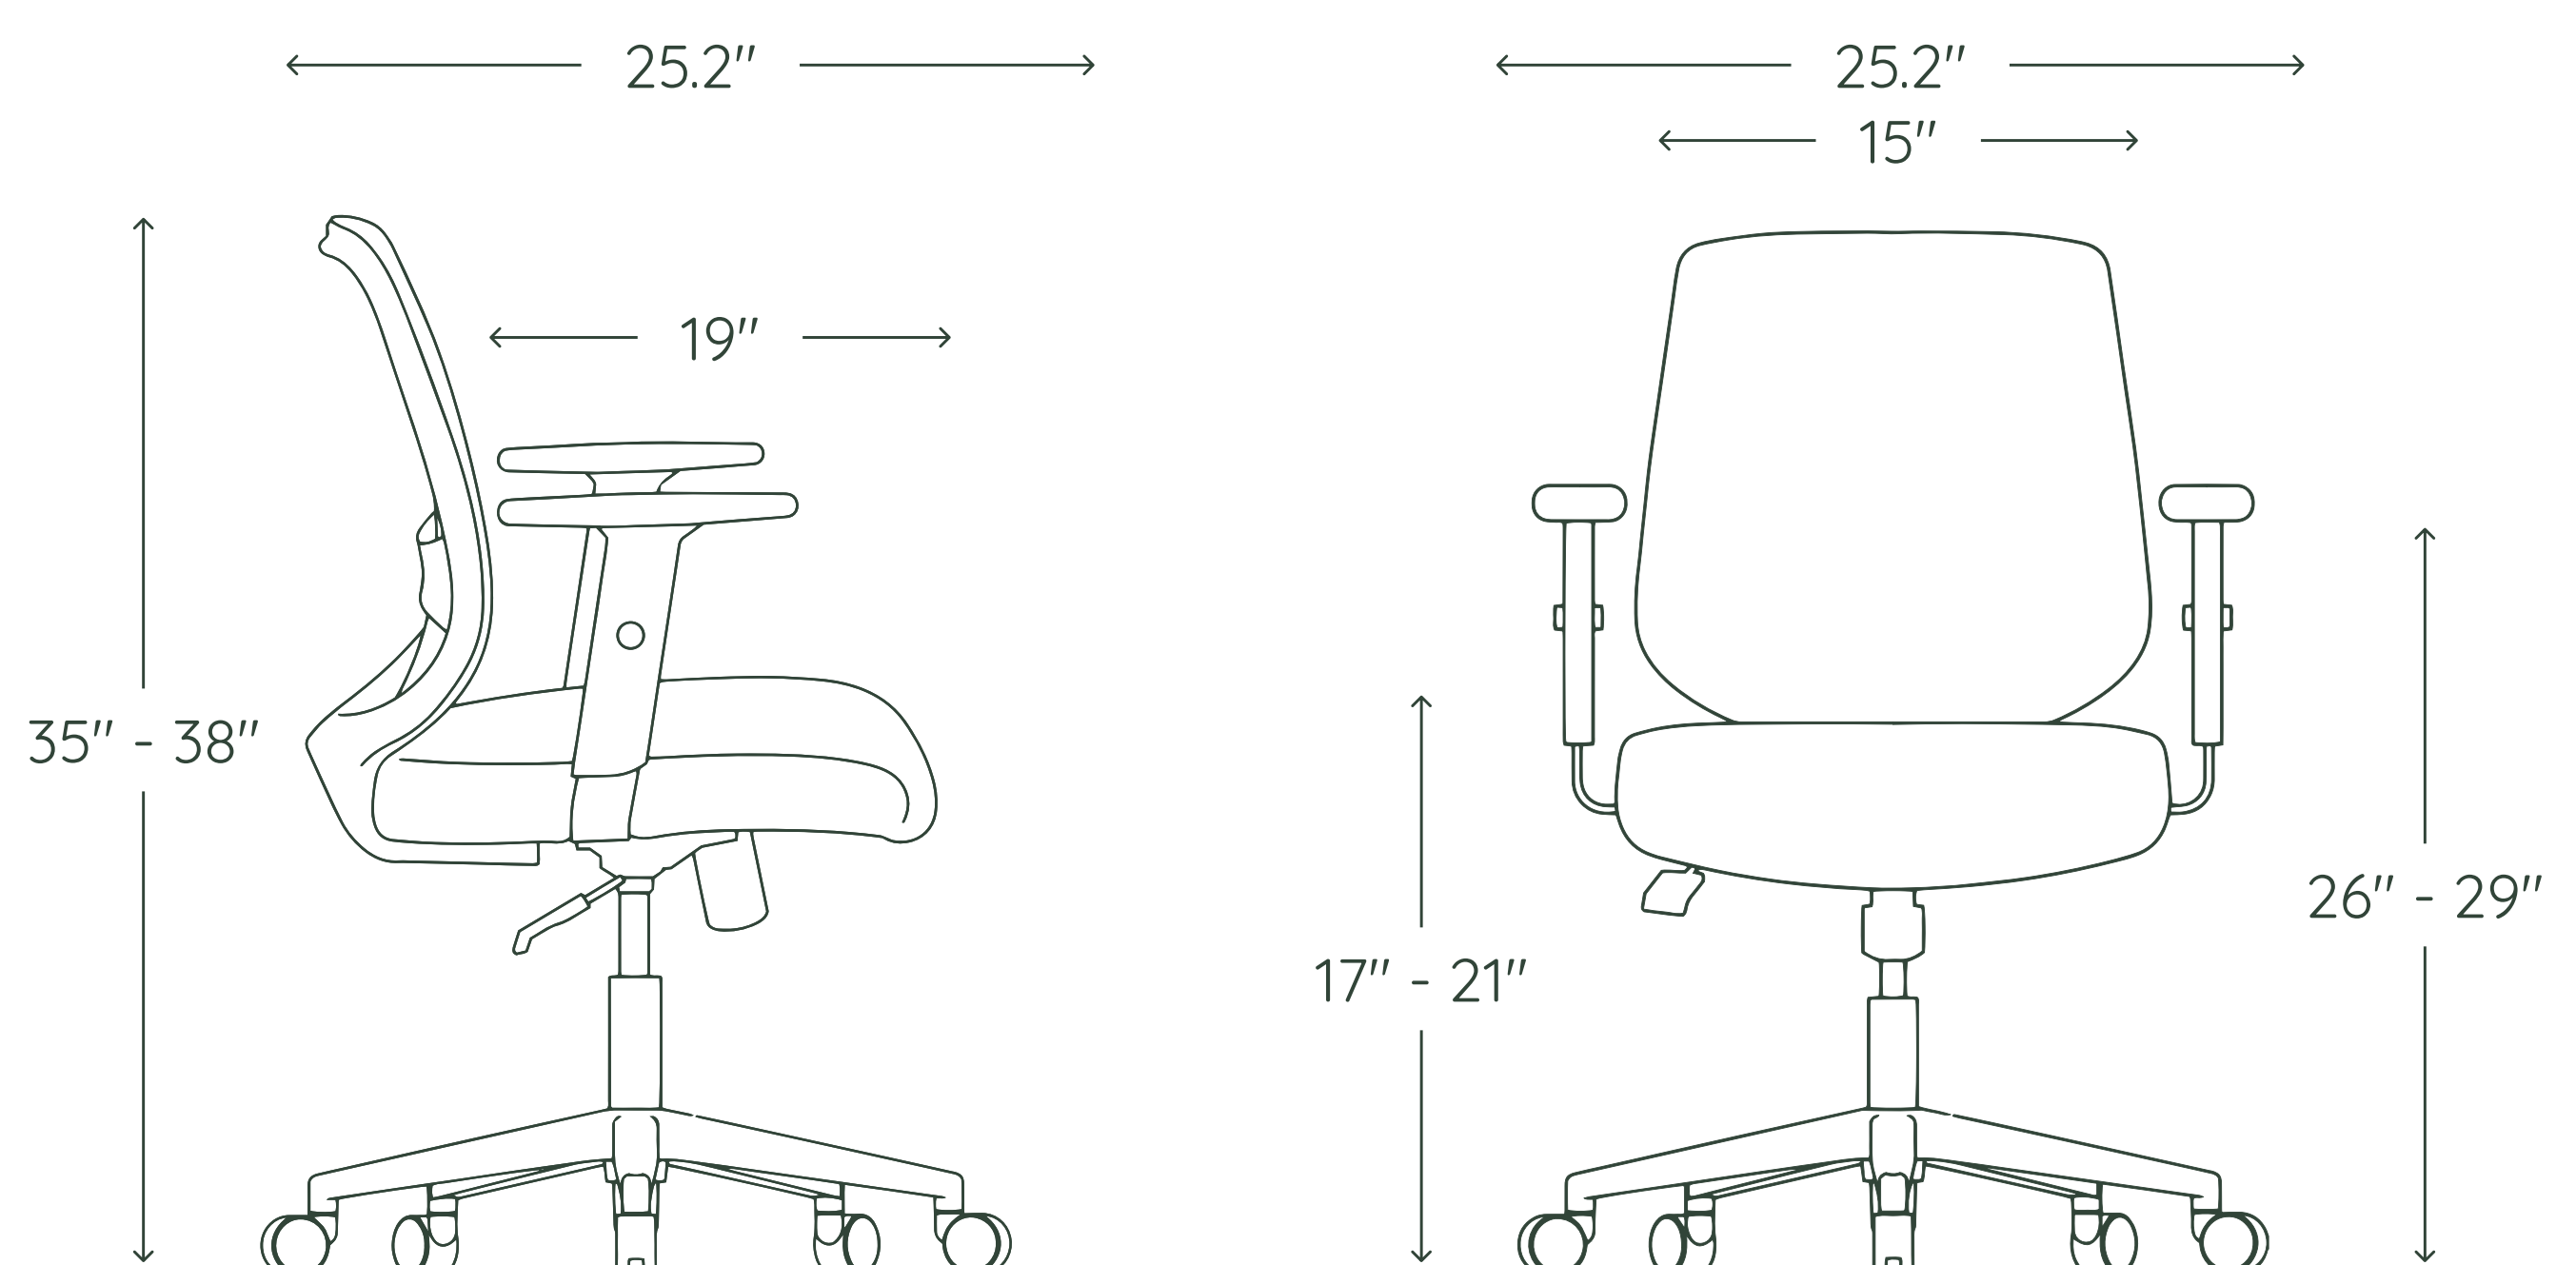

Daily Chair (Open Box)

OVERVIEW

Designed with ergonomics, sustainability, and style in mind, the Daily Chair is as durable as it is comfortable. Made with 70% recycled materials with parts that are 96% recyclable after use, the Daily Chair fits any work environment from the living room to the board room.

Plated steel base: made of plated steel for a lasting foundation of work.

Scratch-proof casters: durable nylon ideal for multiple floor types.

RETURN POLICY

Open Box products are final sale, and not eligible for return.

Vegan Leather

Limestone	Dune	Mahogany	Black
			
#E5E4DE	#A87757	#7C554E	#111111

FRAME COLORS

White	Black
	
#FFFFFF	#111111

SPECIFICATIONS

Overall: 25.2"W x 25.2"D x 35"-38"H

Chair height: 35"-38"

Seat height: 17"-21"

Seat depth: 19"

Armrest height: 26"-29"

Tilt range: 20°

Max capacity: 225 lbs

Assembled weight: 30 lbs

Branch