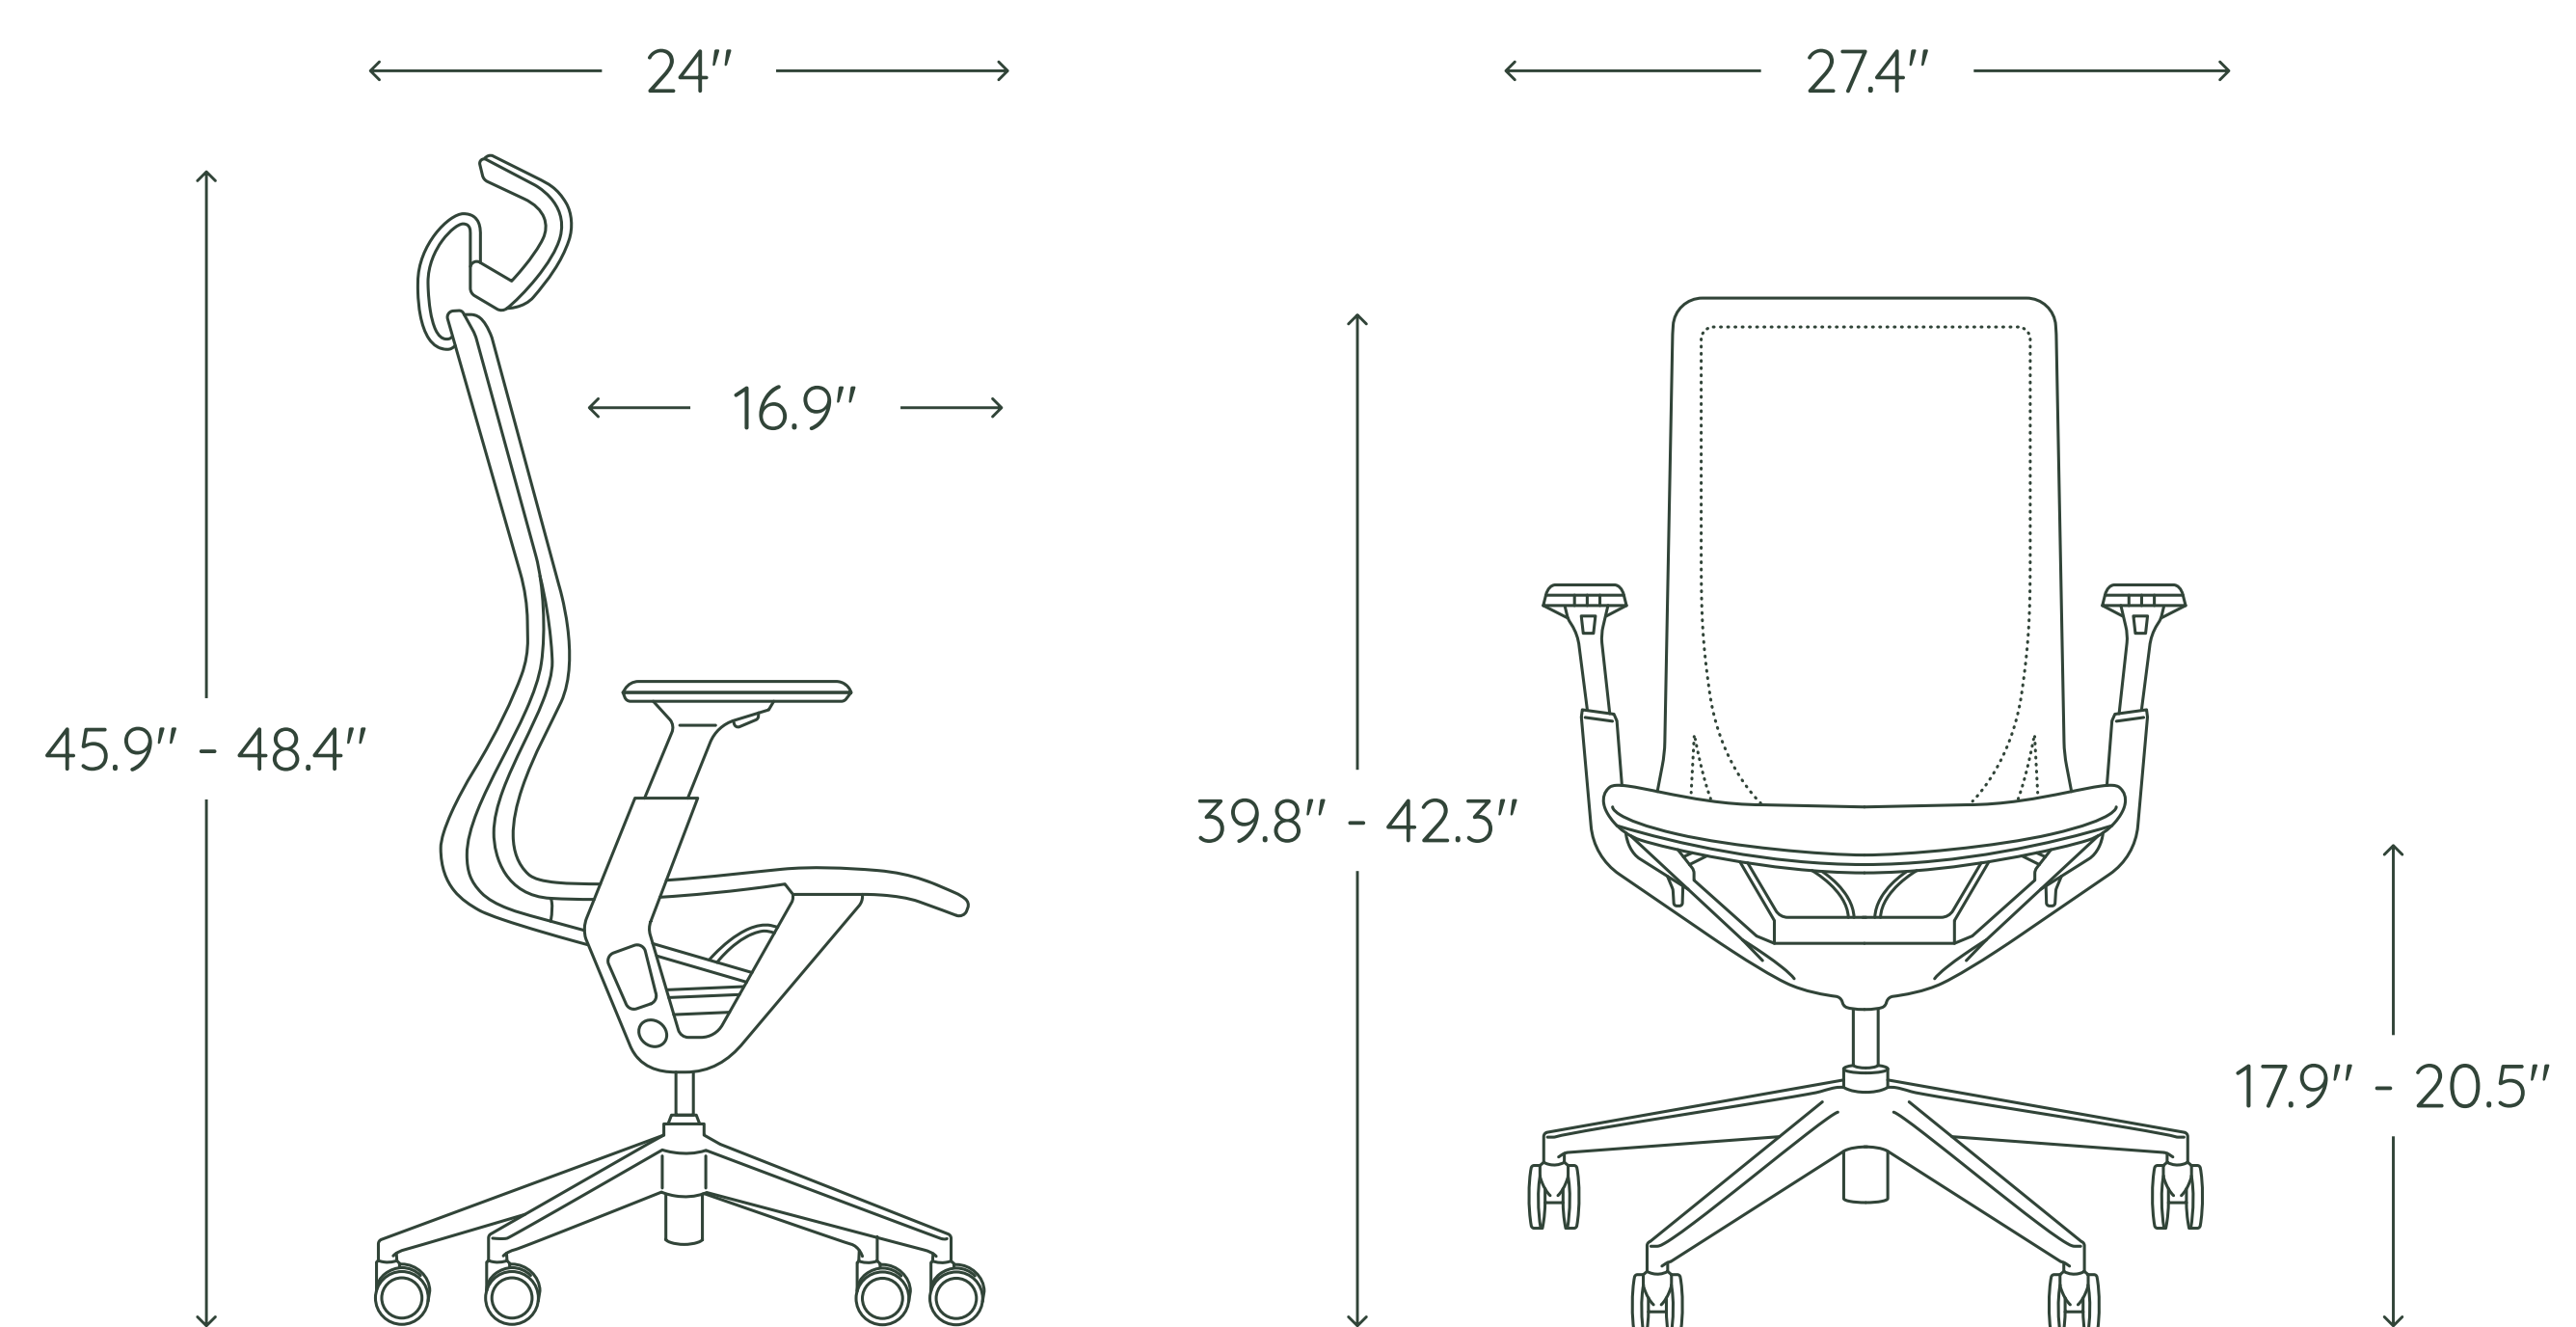

## SPECIFICATIONS

**Overall without headrest :** 27.4"W x 24"D x 39.8"-42.3"H

**Overall with headrest :** 27.4"W x 24"D x 45.9"-48.4"H

**Chair height:** 39.8"-42.3"H

**Seat height:** 17.9"-20.5"

**Seat depth:** 16.9"

**Tilt range:** 12°

**Max capacity:** 275 lbs

**Assembled weight:** 34 lbs