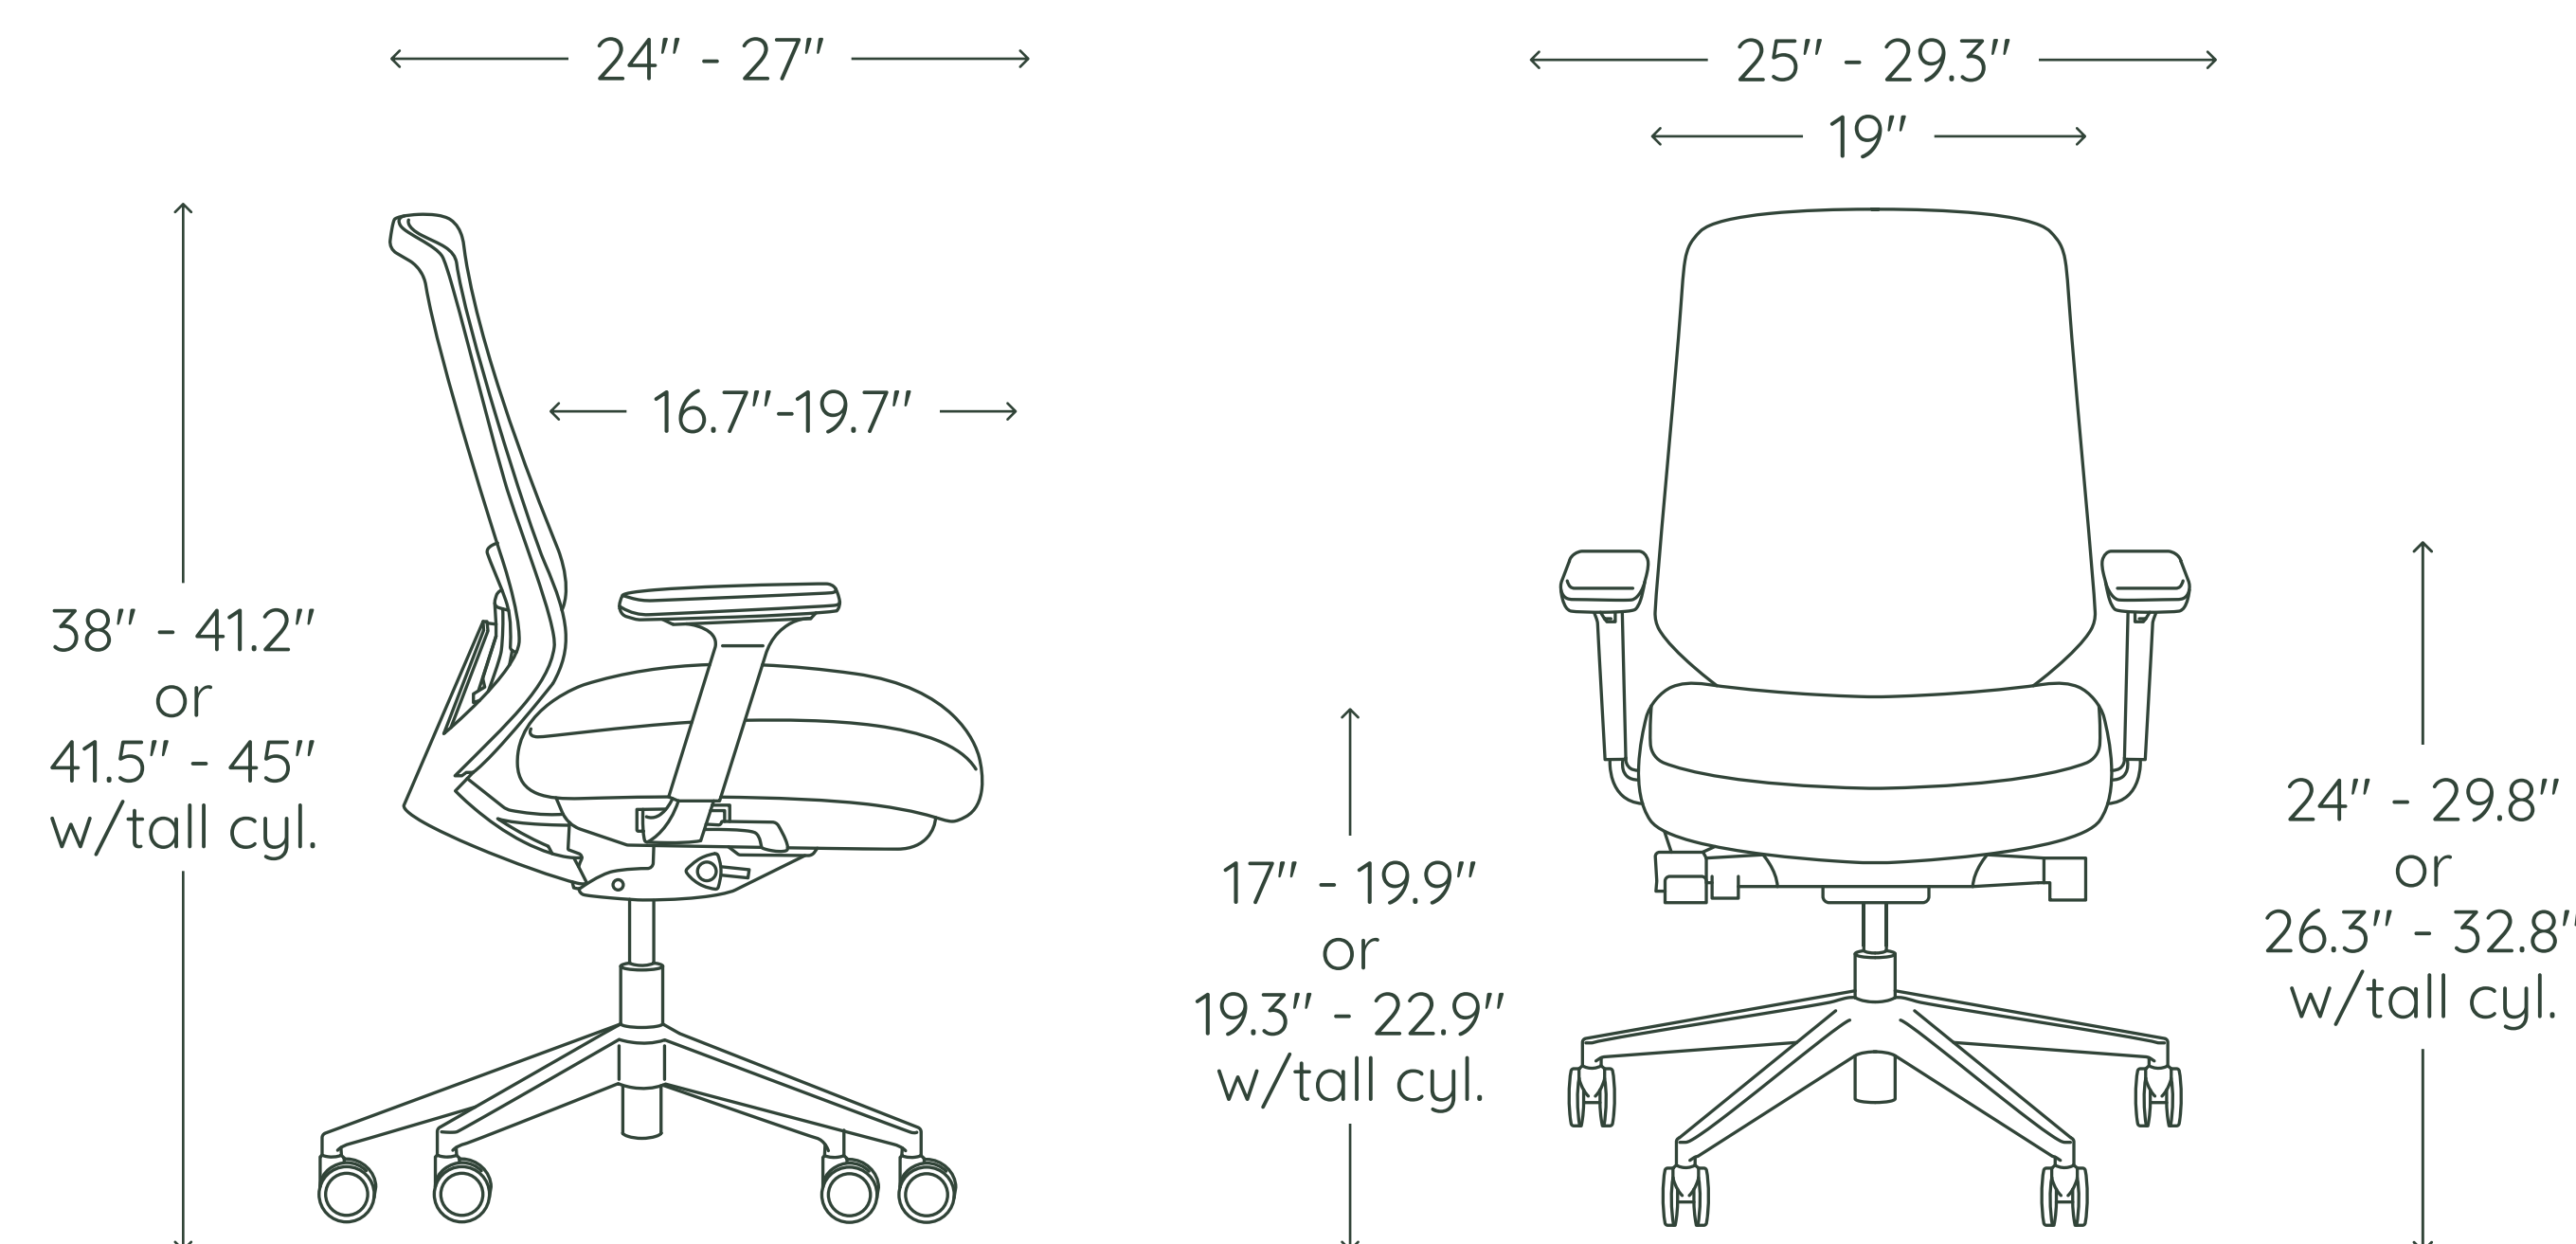

Branch

Ergonomic Chair Pro

OVERVIEW

Ergonomic Chair Pro improves upon everything that's made our Ergonomic Chair the best-rated office chair on the internet. Featuring exclusive adjustments including 5D armrests, an improved headrest, more supportive lumbar, forward tilt, and a wider assortment of premium materials, the Pro offers superlative support for every body at an unmatched price.

#111111

Leather

Saddle

#765545

Black

#111111

SPECIFICATIONS

Overall: 25"W x 24"D x 38"-41.2"H
or 25"W x 24"D x 41.5"-45"H

Armrest height: 24"-29.8"
or 26.3"-32.8"

Chair height: 38"-41.2" or 41.5"-45"H

Tilt range: 26°

Seat height: 17"-19.9" or 19.3"-22.9"

Max capacity: 275 lbs

Seat depth: 16.7"-19.7"

Assembled weight: 42 lbs

OPTIONAL ADD ONS

Ergonomic Pro Headrest

Adjustable mesh headrest, ideal for sitters who alternate between reclining and upright posture.

Tall Cylinder

An extended height cylinder for Ergonomic Chair Pro that accommodates people over 6' tall.